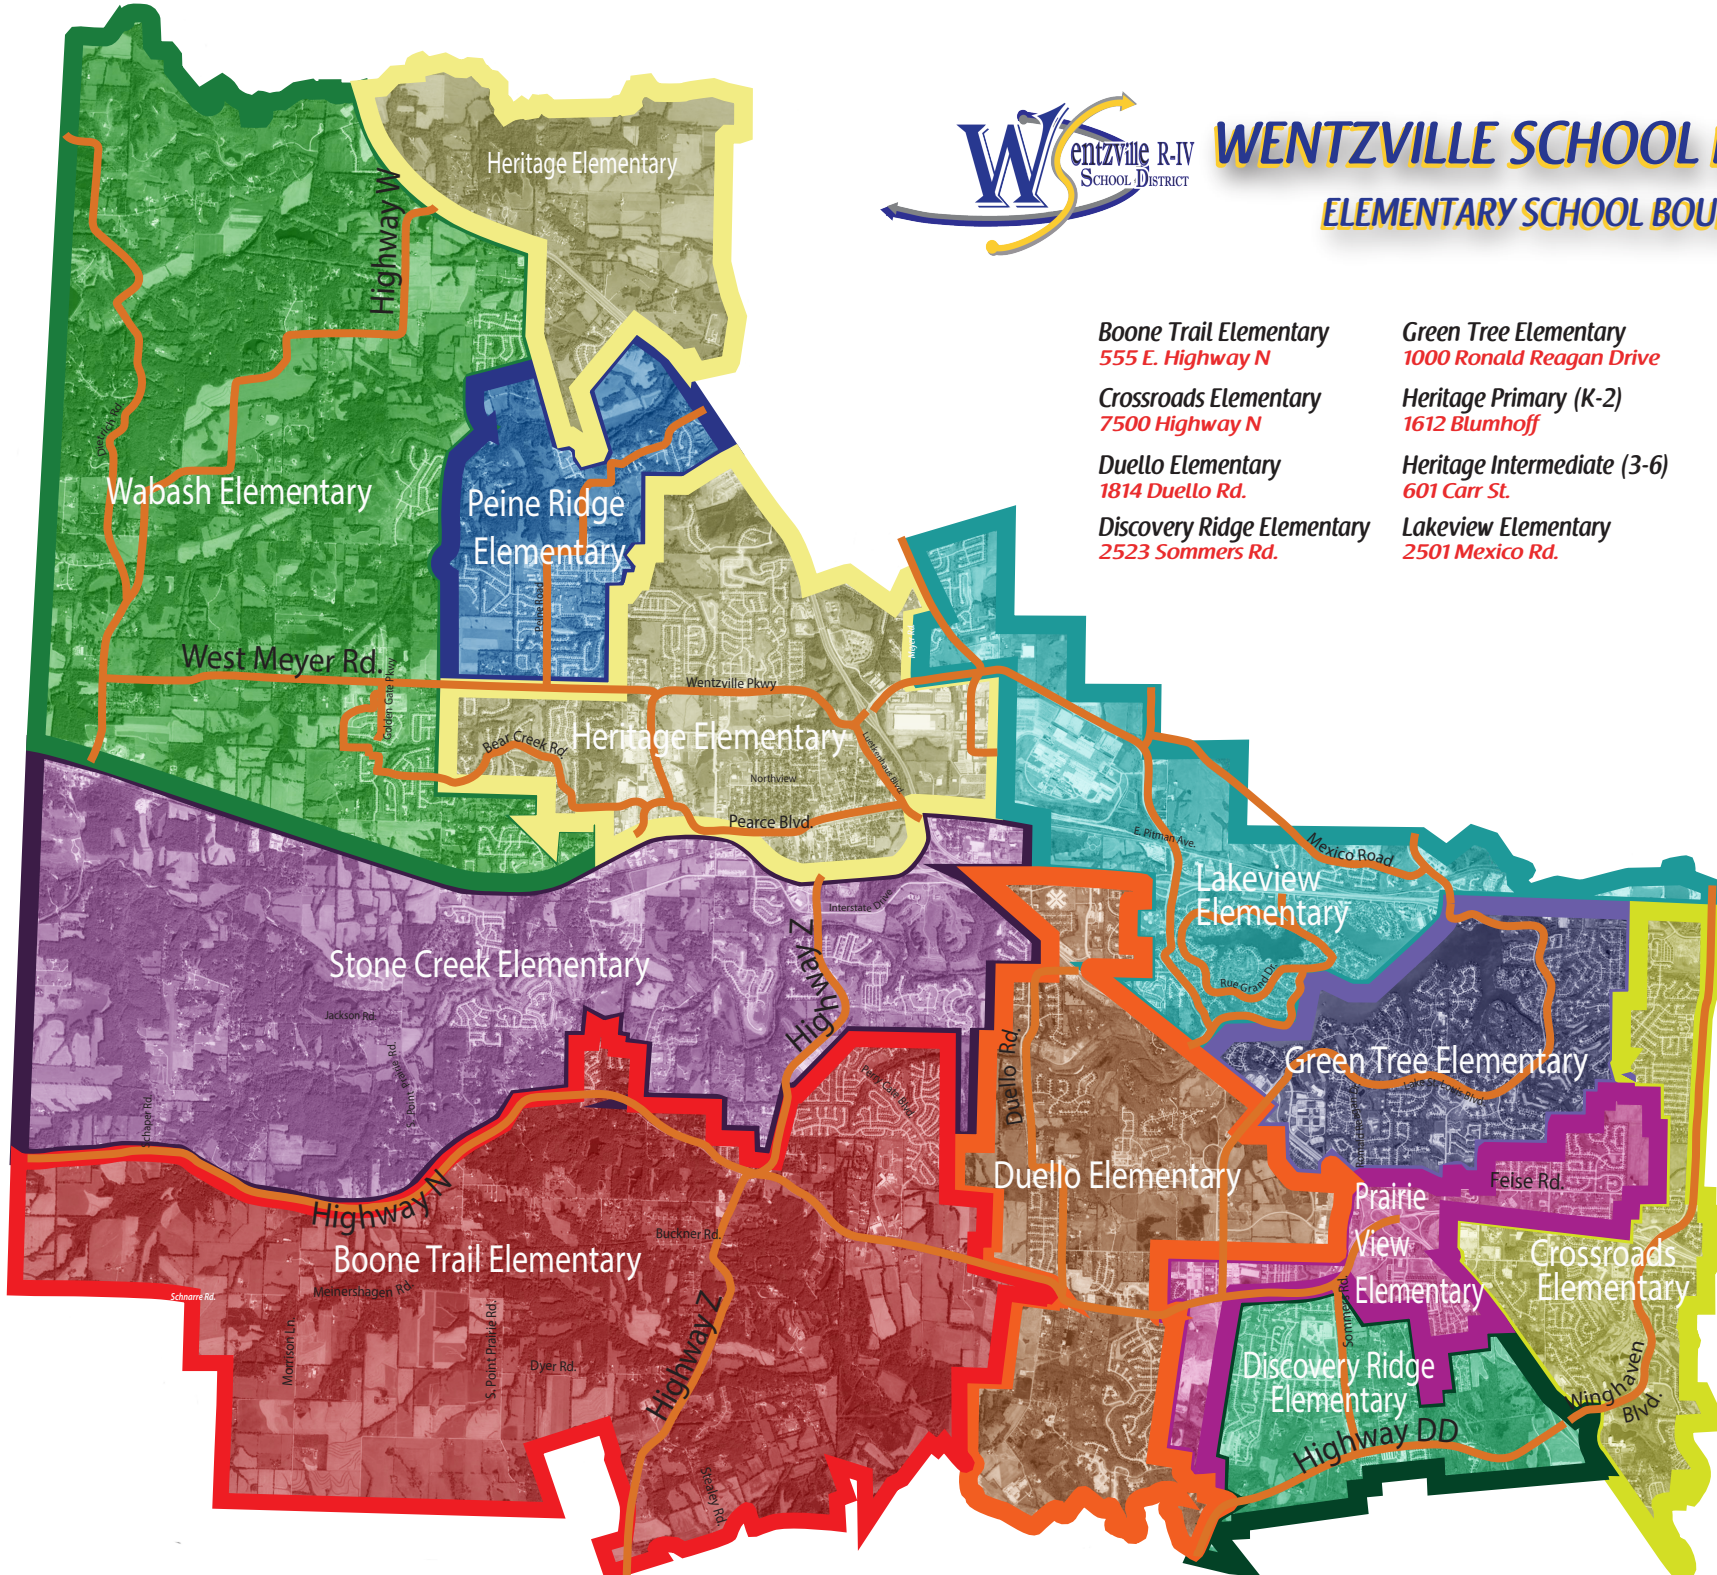

WENTZVILLE SCHOOL DISTRICT

ELEMENTARY SCHOOL BOUNDARIES

- Boone Trail Elementary**
555 E. Highway N
- Crossroads Elementary**
7500 Highway N
- Duello Elementary**
1814 Duello Rd.
- Discovery Ridge Elementary**
2523 Sommers Rd.
- Green Tree Elementary**
1000 Ronald Reagan Drive
- Heritage Primary (K-2)**
1612 Blumhoff
- Heritage Intermediate (3-6)**
601 Carr St.
- Lakeview Elementary**
2501 Mexico Rd.
- Peine Ridge Elementary**
1107 Peine Rd.
- Prairie View Elementary**
1550 Feise Rd.
- Stone Creek Elementary**
1850 Highway Z
- Wabash Elementary**
100 Golden Gate Pkwy.